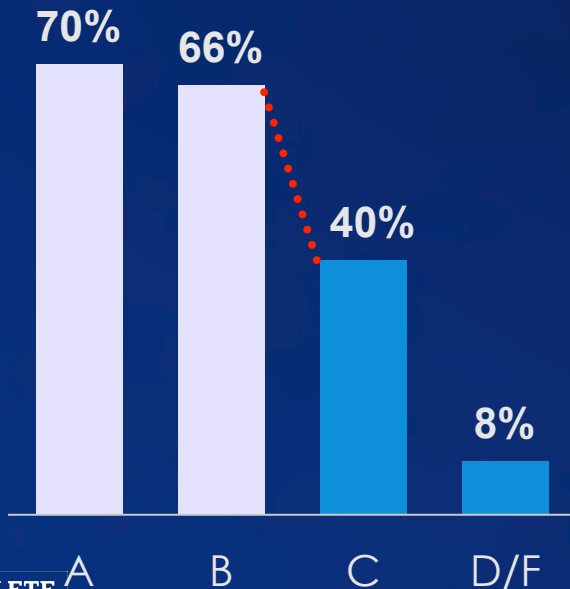

Early Successes at Georgia State

Ideas for Scaling Success

Next-Level Collaboration

Measuring Growth

Results

Next Steps

The Present Challenge

Estimated Bachelor's Degree Attainment Rate by Age 24 by Income Quartile

CONFUSED

UNSURE

UNCLEAR

PERPLEXED

LOST

The Advisement Challenge: The Murky Middle

Student Performance Curve
(Illustrative)

Early Successes at Georgia State: GPS

Graduation Rate in Major by Introductory Course Grade

Introduction to Chemistry
Natural Science majors

Comparative Politics
Political Science majors

Music Theory I
Music majors

55,104

Early Successes at Georgia State: GPS