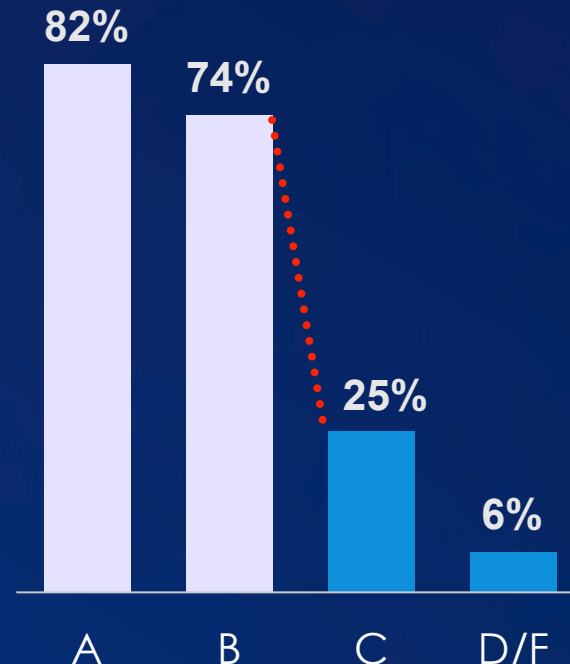

Early Successes at Georgia State

Ideas for Scaling Success

Next-Level Collaboration

Measuring Growth

Results

Next Steps

The Present Challenge

Estimated Bachelor's Degree Attainment Rate by Age 24 by Income Quartile

CONFUSED

UNSURE

UNCLEAR

PERPLEXED

LOST

The Advisement Challenge: The Murky Middle

Student Performance Curve
(Illustrative)

Early Successes at Georgia State: GPS

Graduation Rate in Major by Introductory Course Grade

Introduction to Chemistry
Natural Science majors

Comparative Politics
Political Science majors

Music Theory I
Music majors

55,104

Early Successes at Georgia State: GPS