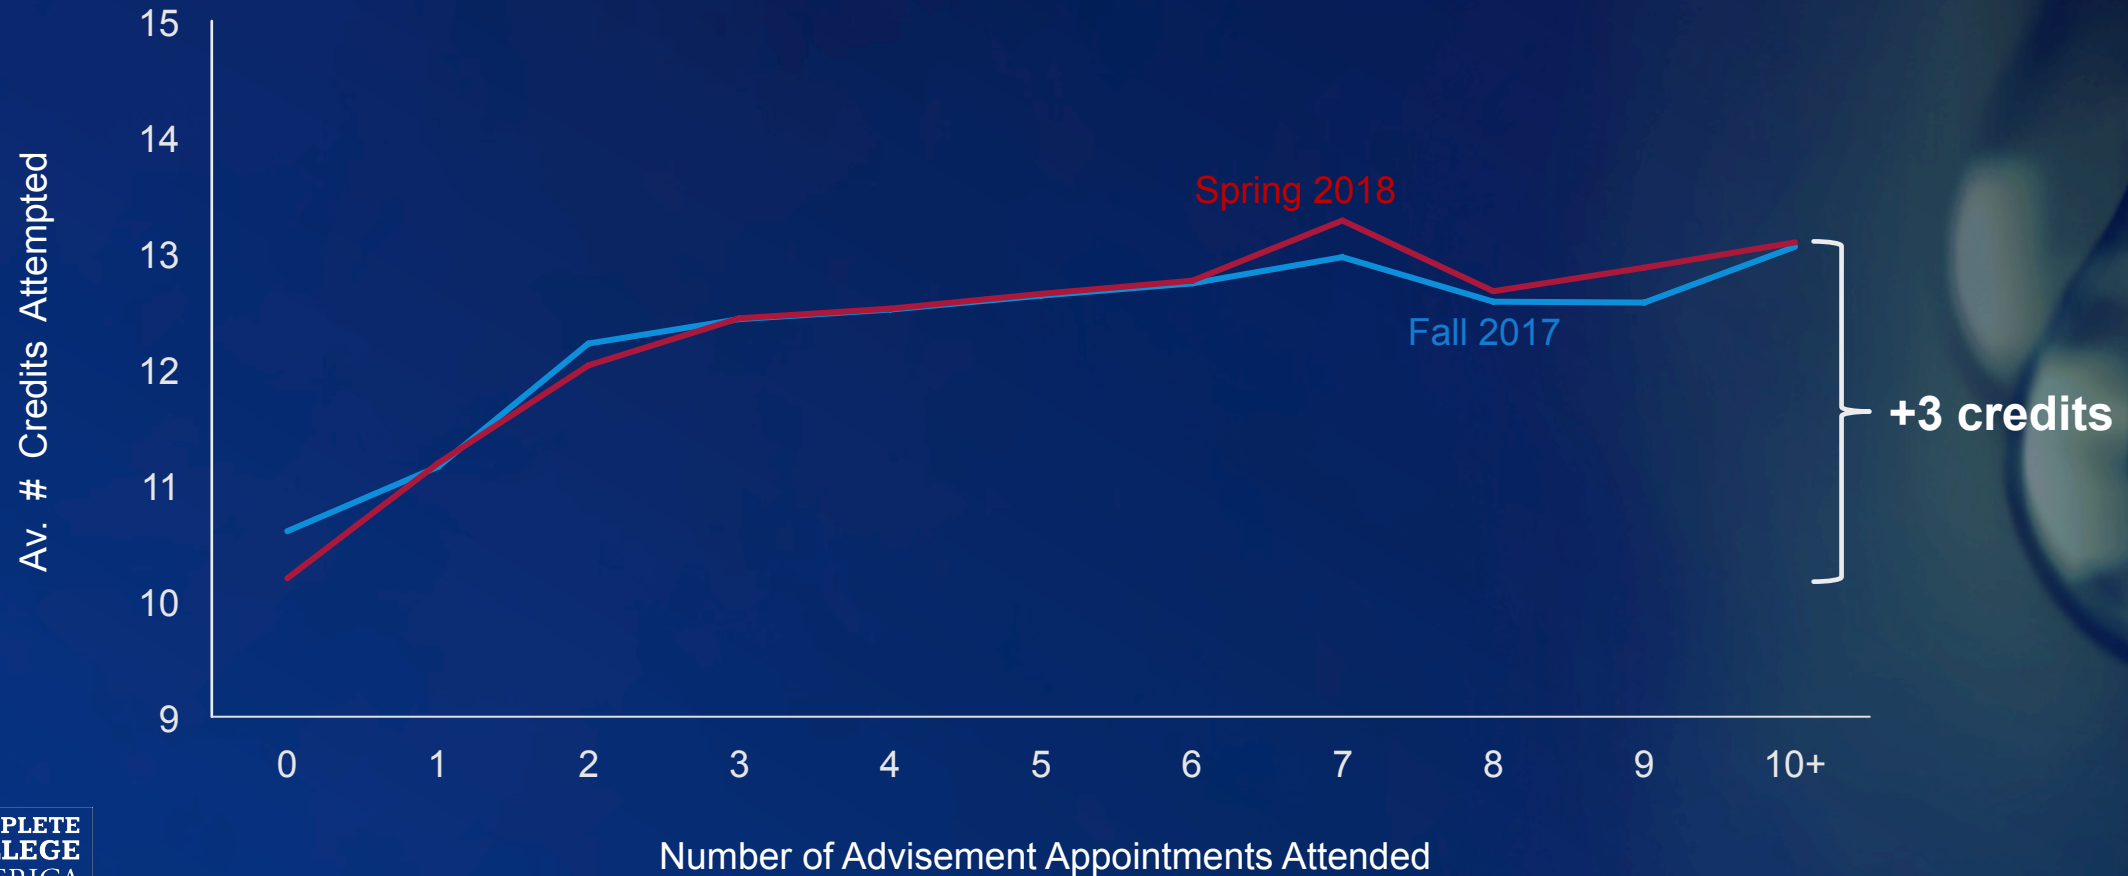

Average Fall to Spring Retention Rates

Early Successes at Georgia State: GPS

Relationship between Advisement Participation and Credits Attempted

Early Successes at Georgia State: GPS

Credit Hours at Completion: All Bachelor Students