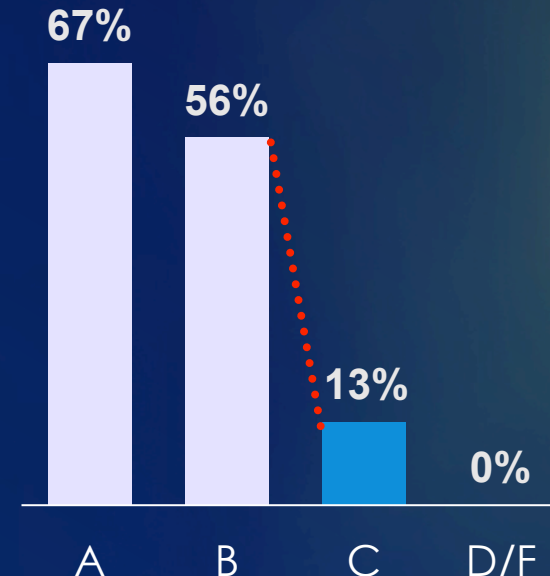

Early Successes at Georgia State

Ideas for Scaling Success

Next-Level Collaboration

Measuring Growth

Results

Next Steps

The Present Challenge

Estimated Bachelor's Degree Attainment Rate by Age 24 by Income Quartile

CONFUSED

UNSURE

UNCLEAR

PERPLEXED

LOST

The Advisement Challenge: The Murky Middle

Student Performance Curve
(Illustrative)

Early Successes at Georgia State: GPS

Graduation Rate in Major by Introductory Course Grade

Introduction to Chemistry
Natural Science majors

Comparative Politics
Political Science majors

Music Theory I
Music majors

55,104

Early Successes at Georgia State: GPS

Average Fall to Spring Retention Rates

Early Successes at Georgia State: GPS

Relationship between Advisement Participation and Credits Attempted

Early Successes at Georgia State: GPS

Credit Hours at Completion: All Bachelor Students